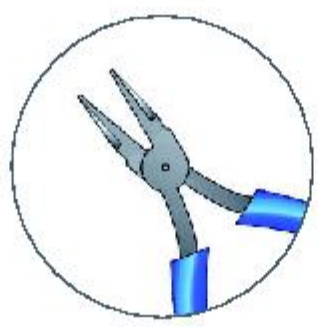

Supplies & Tools

Supplies

50 cm wire Ø 1 mm silver plated
 20 cm nylon thread Ø 0.3 mm transparent
 1 jump ring Ø 7 mm silver plated

Tools

flat nose pliers
 lighter
 pencil
 round nose pliers
 round wood
 scissors
 side cutter

STEP 1

STEP 2

STEP 3

STEP 4

STEP 5

STEP 6

STEP 7

STEP 8