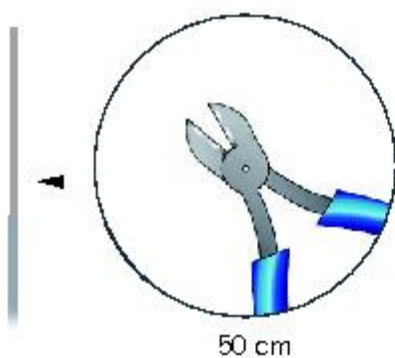

CANDLE HOLDER CHRISTMAS STAR

CRYSTALLIZED™ – Swarovski Elements

Article	Product Group	Article No.	Amount	Size	Colour	Colour Code
	Beads	5000	8 pcs.	4 mm	Dark Indigo	288
	Beads	5000	1 pc.	16 mm	Crystal	001
	Beads	5301	3 pcs.	8 mm	Dark Indigo	288
	Crystal Pearls	5810	11 pcs.	4 mm	Crystal Light Grey Pearl	001 616
	Crystal Pearls	5811	1 pc.	12 mm	Crystal Light Grey Pearl	001 616
	Pendants	6714	1 pc.	28 mm	Crystal	001

Supplies & Tools

Supplies

50 cm wire Ø 1 mm silver plated
20 cm nylon thread Ø 0.3 mm transparent
1 jump ring Ø 7 mm silver plated

Tools

flat nose pliers
lighter
pencil
round nose pliers
round wood
scissors
side cutter

STEP 1