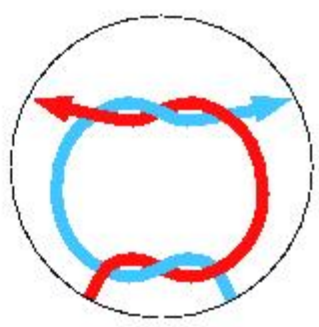

Supplies & Tools

Supplies

50 cm wire Ø 1 mm silver plated
 20 cm nylon thread Ø 0.3 mm transparent
 1 jump ring Ø 7 mm silver plated

Tools

flat nose pliers
 lighter
 pencil
 round nose pliers
 round wood
 scissors
 side cutter

STEP 1

STEP 2

STEP 3

STEP 4

STEP 5

STEP 6

STEP 7

STEP 8