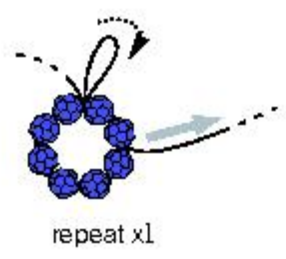

Supplies & Tools

Supplies

50 cm wire Ø 1 mm silver plated
 20 cm nylon thread Ø 0.3 mm transparent
 1 jump ring Ø 7 mm silver plated

Tools

flat nose pliers
 lighter
 pencil
 round nose pliers
 round wood
 scissors
 side cutter

STEP 1

STEP 2

STEP 3

STEP 4

STEP 5

STEP 6

STEP 7

STEP 8