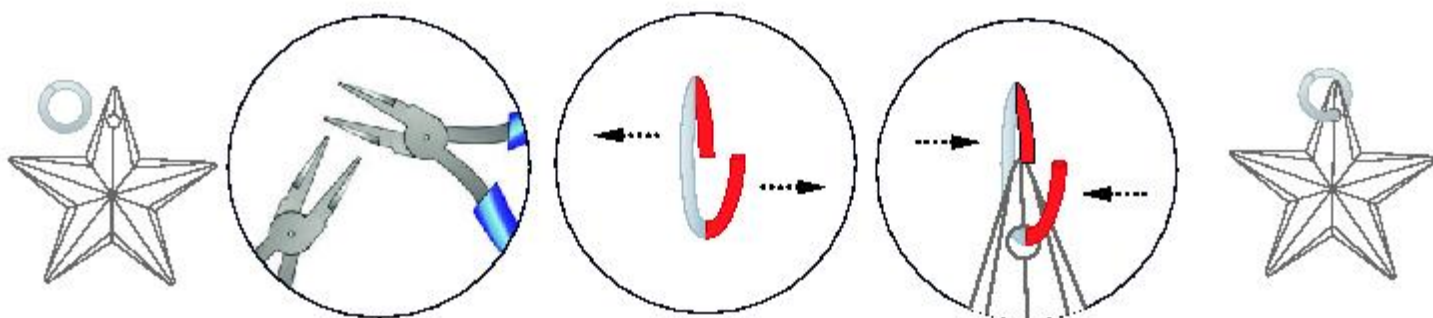

Supplies & Tools

Supplies

50 cm wire Ø 1 mm silver plated
 20 cm nylon thread Ø 0.3 mm transparent
 1 jump ring Ø 7 mm silver plated

Tools

flat nose pliers
 lighter
 pencil
 round nose pliers
 round wood
 scissors
 side cutter

STEP 1

STEP 2

STEP 3

STEP 4

STEP 5

STEP 6

STEP 7

STEP 8