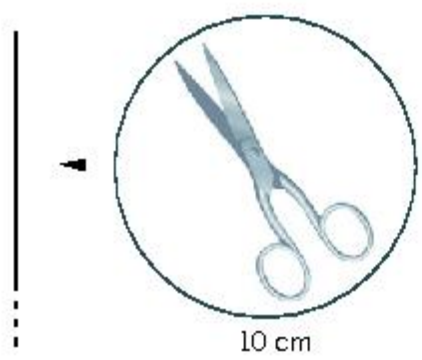

Supplies & Tools

Supplies

50 cm wire Ø 1 mm silver plated
 20 cm nylon thread Ø 0.3 mm transparent
 1 jump ring Ø 7 mm silver plated

Tools

flat nose pliers
 lighter
 pencil
 round nose pliers
 round wood
 scissors
 side cutter

STEP 1

STEP 2

STEP 3

STEP 4

STEP 5

STEP 6

STEP 7

STEP 8