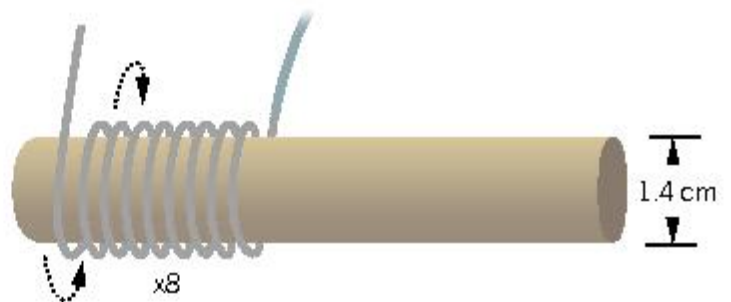

CANDLE HOLDER CHRISTMAS STAR

CRYSTALLIZED™ – Swarovski Elements

Article	Product Group	Article No.	Amount	Size	Colour	Colour Code
	Beads	5000	8 pcs.	4 mm	Dark Indigo	288
	Beads	5000	1 pc.	16 mm	Crystal	001
	Beads	5301	3 pcs.	8 mm	Dark Indigo	288
	Crystal Pearls	5810	11 pcs.	4 mm	Crystal Light Grey Pearl	001 616
	Crystal Pearls	5811	1 pc.	12 mm	Crystal Light Grey Pearl	001 616
	Pendants	6714	1 pc.	28 mm	Crystal	001

Supplies & Tools

Supplies

50 cm wire Ø 1 mm silver plated
20 cm nylon thread Ø 0.3 mm transparent
1 jump ring Ø 7 mm silver plated

Tools

flat nose pliers
lighter
pencil
round nose pliers
round wood
scissors
side cutter

STEP 1