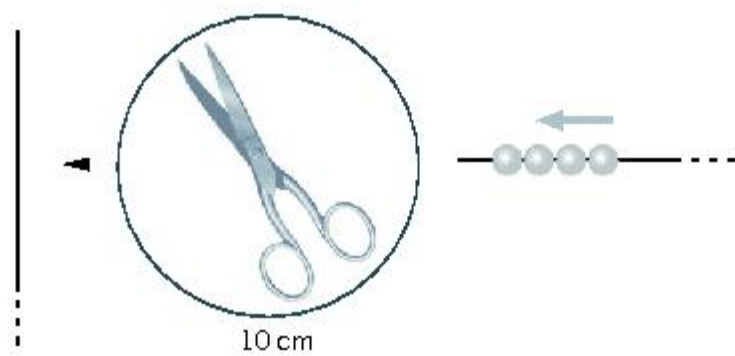

STEP 9

repeat step 6